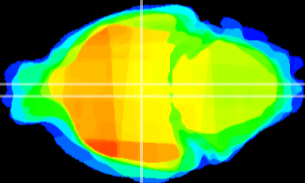

Coronal

Sagittal-R

Sagittal-L

ViBrism: CX05485
Horizontal

DM