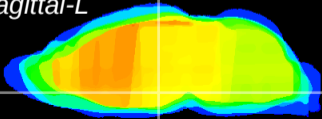

Coronal

Sagittal-R

Sagittal-L

ViBrism: CX05485
Horizontal

DM