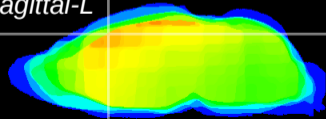

Coronal

Sagittal-R

Sagittal-L

ViBrism: CX05486
Horizontal

Cx motor