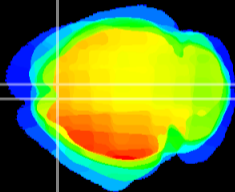

Coronal

Sagittal-R

Sagittal-L

ViBrism: CX05486
Horizontal

Cx motor