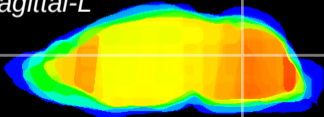

Coronal

Sagittal-R

Sagittal-L

ViBrism: CX05490
Horizontal

Cb nucleus