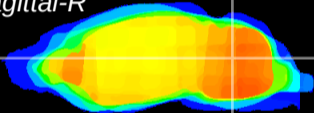

Coronal

Sagittal-R

Sagittal-L

ViBrism: CX05490
Horizontal

Cb nucleus