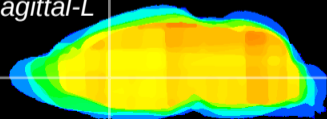

Coronal

Sagittal-R

Sagittal-L

ViBrism: CX05495  
Horizontal

LS