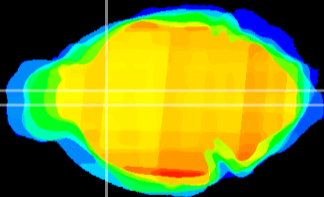

Coronal

Sagittal-R

Sagittal-L

ViBrism: CX05495  
Horizontal

LS