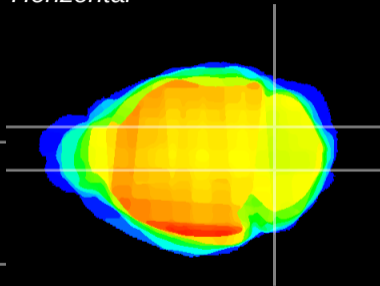

*Coronal*

*Sagittal-R*

*Sagittal-L*

ViBrism: CX05497  
*Horizontal*

Cb nucleus