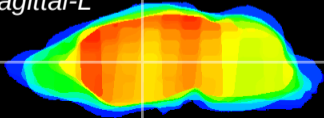

Coronal

Sagittal-R

Sagittal-L

ViBriSM: CX05500
Horizontal

VA/VL