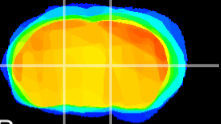

Coronal

Sagittal-R

Sagittal-L

ViBriSM: CX05500
Horizontal

VA/VL