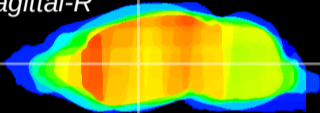

Coronal

Sagittal-R

Sagittal-L

ViBriSM: CX05500
Horizontal

VA/VL