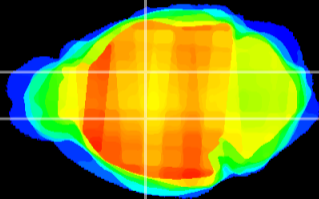

Coronal

Sagittal-R

Sagittal-L

ViBriSM: CX05500
Horizontal

VA/VL