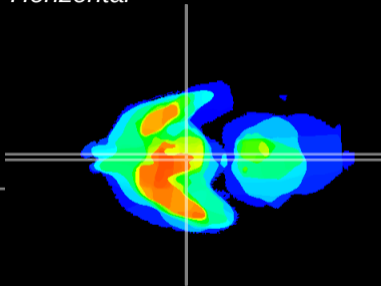

Coronal

Sagittal-R

Sagittal-L

ViBrism: CX05502
Horizontal

Arc