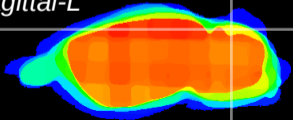

Coronal

Sagittal-R

Sagittal-L

ViBrism: CX05502
Horizontal

Cb lobe