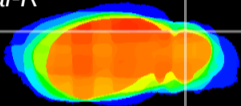

Coronal

Sagittal-R

Sagittal-L

ViBrism: CX05502
Horizontal

Cb lobe