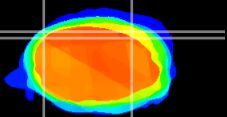

Coronal

Sagittal-R

Sagittal-L

ViBrism: CX05502
Horizontal

Cb lobe