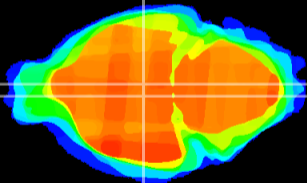

Coronal

Sagittal-R

Sagittal-L

ViBrism: CX05502
Horizontal

DM