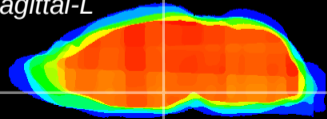

Coronal

Sagittal-R

Sagittal-L

ViBrism: CX05502
Horizontal

DM