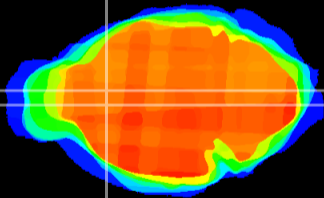

Coronal

Sagittal-R

Sagittal-L

ViBrism: CX05502
Horizontal

LS