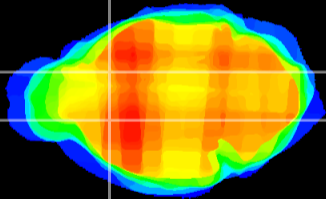

Coronal

Sagittal-R

Sagittal-L

ViBris: CX05503  
Horizontal

CPU medial