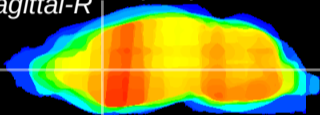

Coronal

Sagittal-R

Sagittal-L

ViBris: CX05503  
Horizontal

CPU medial