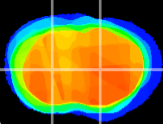

Coronal

Sagittal-R

Sagittal-L

ViBris: CX05503  
Horizontal

CPU medial