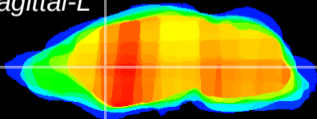

Coronal

Sagittal-R

Sagittal-L

ViBris: CX05503  
Horizontal

CPU medial