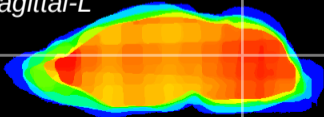

Coronal

Sagittal-R

Sagittal-L

ViBrism: CX05504
Horizontal

Cb nucleus