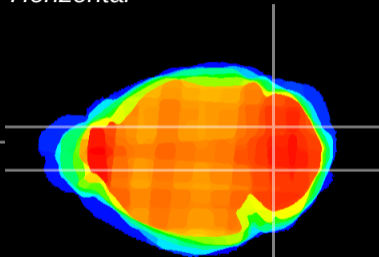

Coronal

Sagittal-R

Sagittal-L

ViBrism: CX05504
Horizontal

Cb nucleus