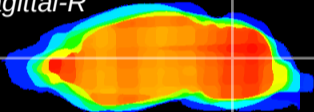

Coronal

Sagittal-R

Sagittal-L

ViBrism: CX05504
Horizontal

Cb nucleus