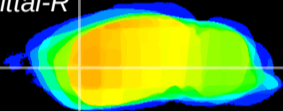

Coronal

Sagittal-R

Sagittal-L

ViBriSm: CX05506
Horizontal

CPU lateral