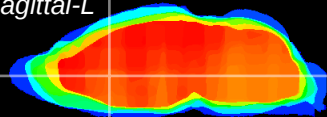

Coronal

Sagittal-R

Sagittal-L

ViBrism: CX05509
Horizontal

LS