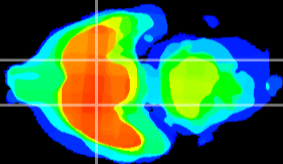

Coronal

Sagittal-R

Sagittal-L

ViBrism: CX05509
Horizontal

S0