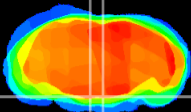

Coronal

Sagittal-R

Sagittal-L

ViBriSM: CX05510
Horizontal

Pn