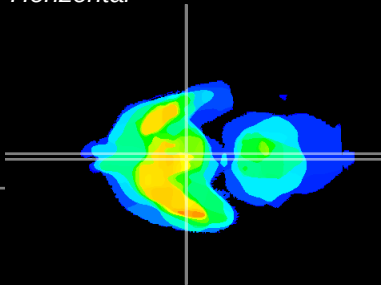

Coronal

Sagittal-R

Sagittal-L

ViBrism: CX05511
Horizontal

Arc