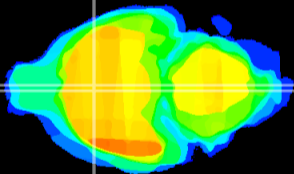

Coronal

Sagittal-R

Sagittal-L

ViBrism: CX05511
Horizontal

MPA