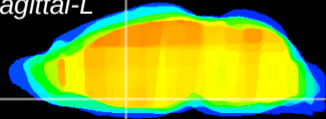

Coronal

Sagittal-R

Sagittal-L

ViBrism: CX05511
Horizontal

MPA