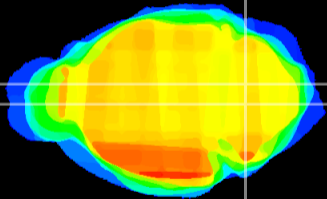

Coronal

Sagittal-R

Sagittal-L

ViBrism: CX05511
Horizontal

MVe