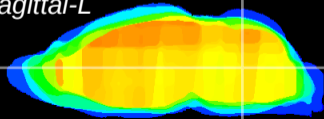

Coronal

Sagittal-R

Sagittal-L

ViBrism: CX05511
Horizontal

MVe