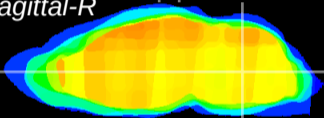

Coronal

Sagittal-R

Sagittal-L

ViBrism: CX05511
Horizontal

MVe