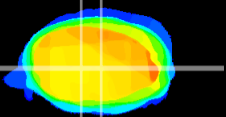

Coronal

Sagittal-R

Sagittal-L

ViBrism: CX05511
Horizontal

MVe