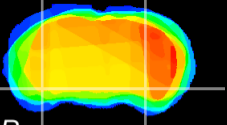

Coronal

Sagittal-R

Sagittal-L

ViBrism: CX05511
Horizontal

ventral S