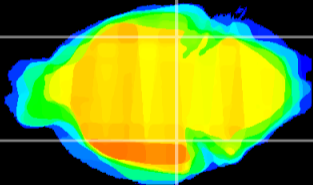

Coronal

Sagittal-R

Sagittal-L

ViBrism: CX05511
Horizontal

ventral S