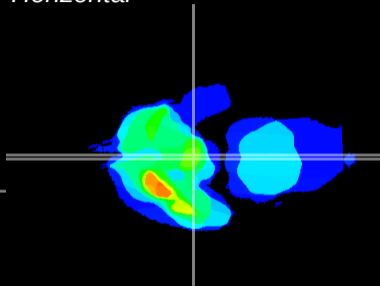

Coronal

Sagittal-R

Sagittal-L

ViBrism: CX05512
Horizontal

ME