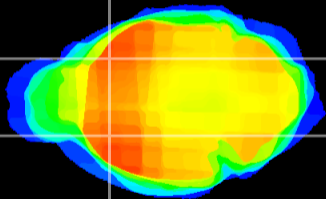

*Coronal*

*Sagittal-R*

*Sagittal-L*

ViBrism: CX05513  
*Horizontal*

CPU lateral