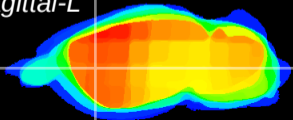

*Coronal*

*Sagittal-R*

*Sagittal-L*

ViBrism: CX05513  
*Horizontal*

CPU lateral