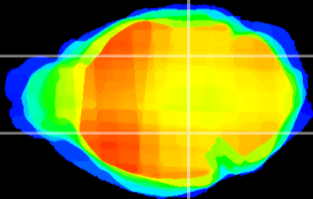

Coronal

Sagittal-R

Sagittal-L

ViBrism: CX05513
Horizontal

MG