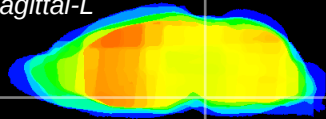

Coronal

Sagittal-R

Sagittal-L

ViBrism: CX05513
Horizontal

Pn