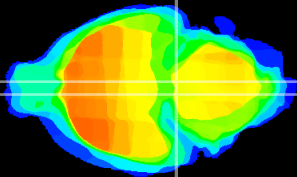

Coronal

Sagittal-R

Sagittal-L

ViBrism: CX05513
Horizontal

Pn