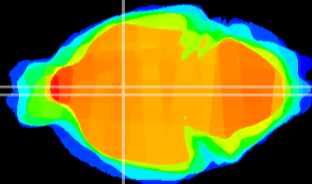

Coronal

Sagittal-R

Sagittal-L

ViBrism: CX05517
Horizontal

Pa