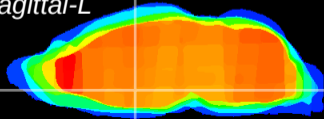

Coronal

Sagittal-R

Sagittal-L

ViBrism: CX05517
Horizontal

Pa