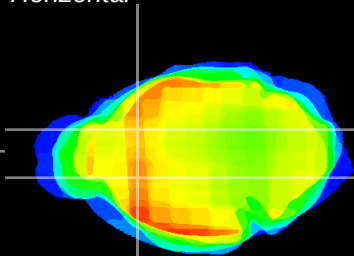

Coronal

Sagittal-R

Sagittal-L

ViBrism: CX05519
Horizontal

CPU medial