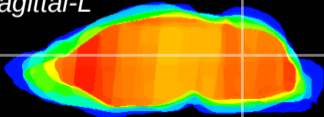

Coronal

Sagittal-R

Sagittal-L

ViBrism: CX05521
Horizontal

Cb nucleus