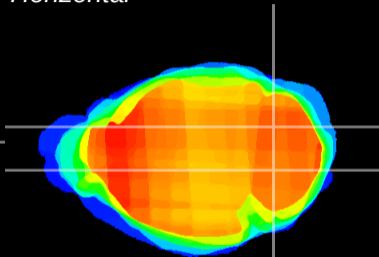

Coronal

Sagittal-R

Sagittal-L

ViBrism: CX05521
Horizontal

Cb nucleus