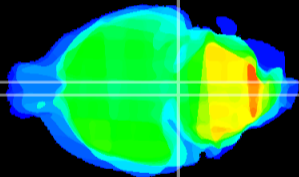

Coronal

Sagittal-R

Sagittal-L

ViBrism: CX05522
Horizontal

Pn