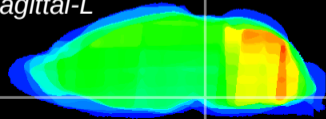

Coronal

Sagittal-R

Sagittal-L

ViBrism: CX05522
Horizontal

Pn