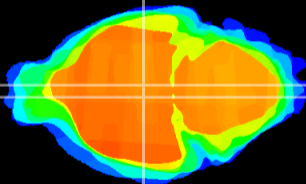

Coronal

Sagittal-R

Sagittal-L

ViBrism: CX05528
Horizontal

DM