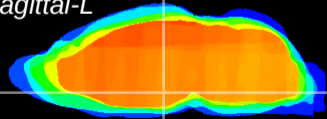

Coronal

Sagittal-R

Sagittal-L

ViBrism: CX05528
Horizontal

DM