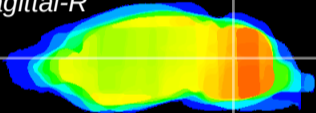

Coronal

Sagittal-R

Sagittal-L

ViBrism: CX05530
Horizontal

Cb nucleus