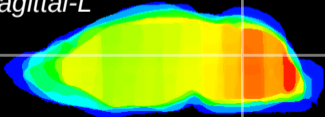

Coronal

Sagittal-R

Sagittal-L

ViBrism: CX05530
Horizontal

Cb nucleus