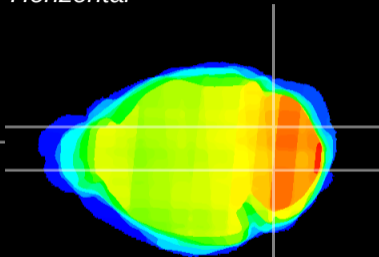

Coronal

Sagittal-R

Sagittal-L

ViBrism: CX05530
Horizontal

Cb nucleus