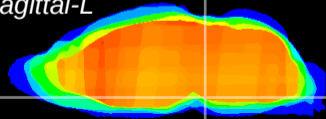

Coronal

Sagittal-R

Sagittal-L

ViBrism: CX05531
Horizontal

Pn