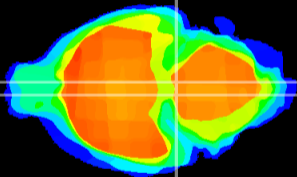

Coronal

Sagittal-R

Sagittal-L

ViBrism: CX05531
Horizontal

Pn