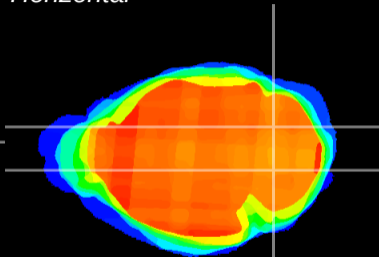

*Coronal*

*Sagittal-R*

*Sagittal-L*

ViBrism: CX05534  
*Horizontal*

Cb nucleus