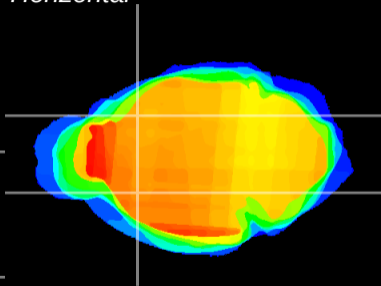

Coronal

Sagittal-R

Sagittal-L

ViBrism: CX05536
Horizontal

CPU lateral