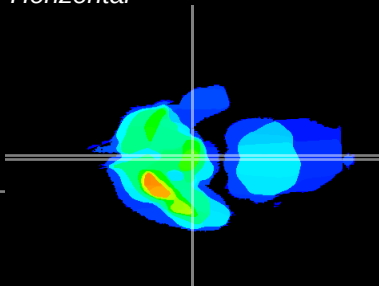

Coronal

Sagittal-R

Sagittal-L

ViBrism: CX05543
Horizontal

ME