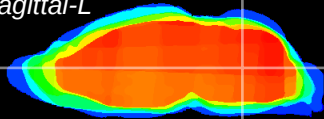

Coronal

Sagittal-R

Sagittal-L

ViBrism: CX05543
Horizontal

MVe