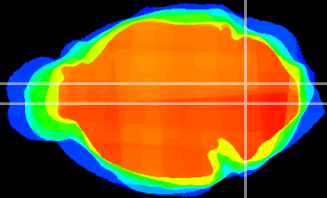

Coronal

Sagittal-R

Sagittal-L

ViBrism: CX05543
Horizontal

MVe