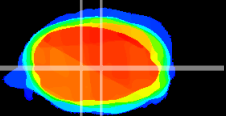

Coronal

Sagittal-R

Sagittal-L

ViBrism: CX05543
Horizontal

MVe