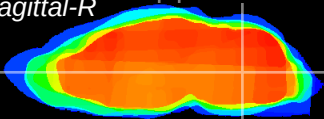

Coronal

Sagittal-R

Sagittal-L

ViBrism: CX05543
Horizontal

MVe