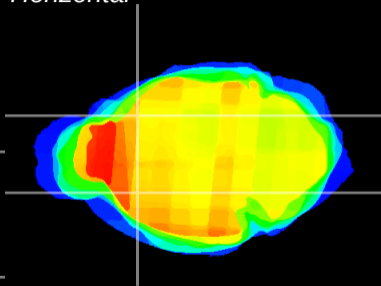

Coronal

Sagittal-R

Sagittal-L

ViBrism: CX05544
Horizontal

CPU lateral