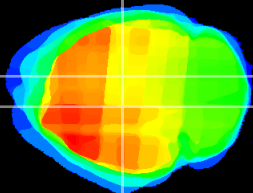

Coronal

Sagittal-R

Sagittal-L

ViBrism: CX05545
Horizontal

DG