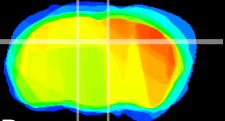

Coronal

Sagittal-R

Sagittal-L

ViBrism: CX05545
Horizontal

DG