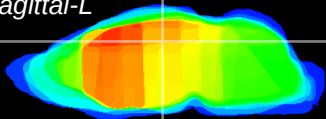

Coronal

Sagittal-R

Sagittal-L

ViBrism: CX05545
Horizontal

DG