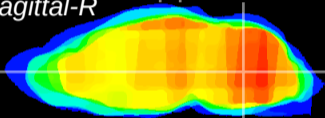

Coronal

Sagittal-R

Sagittal-L

ViBrism: CX05549  
Horizontal

MVe