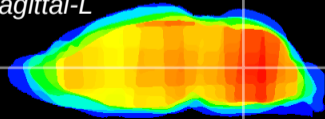

Coronal

Sagittal-R

Sagittal-L

ViBrism: CX05549  
Horizontal

MVe