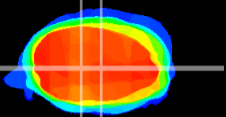

Coronal

Sagittal-R

Sagittal-L

ViBrism: CX05549  
Horizontal

MVe