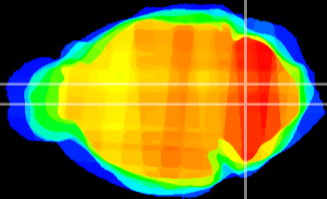

Coronal

Sagittal-R

Sagittal-L

ViBrism: CX05549  
Horizontal

MVe