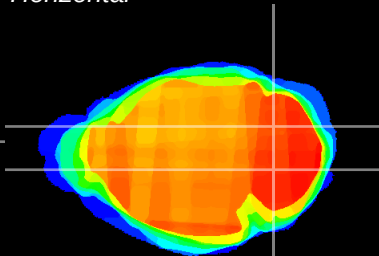

Coronal

Sagittal-R

Sagittal-L

ViBrism: CX05550  
Horizontal

Cb nucleus