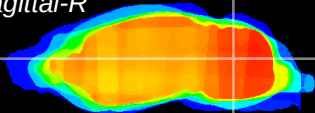

Coronal

Sagittal-R

Sagittal-L

ViBrism: CX05550  
Horizontal

Cb nucleus