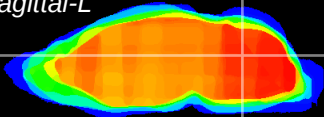

Coronal

Sagittal-R

Sagittal-L

ViBrism: CX05550  
Horizontal

Cb nucleus