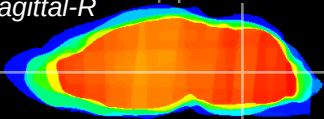

Coronal

Sagittal-R

Sagittal-L

ViBrism: CX05559
Horizontal

MVe