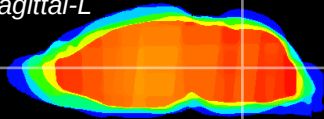

Coronal

Sagittal-R

Sagittal-L

ViBrism: CX05559
Horizontal

MVe