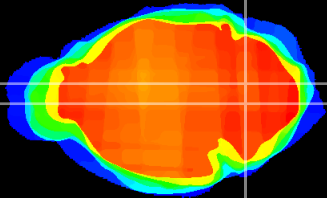

Coronal

Sagittal-R

Sagittal-L

ViBrism: CX05559
Horizontal

MVe