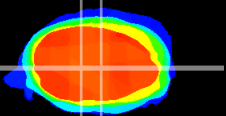

Coronal

Sagittal-R

Sagittal-L

ViBrism: CX05559
Horizontal

MVe