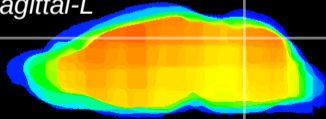

Coronal

Sagittal-R

Sagittal-L

ViBrism: CX05561
Horizontal

Cb vermis