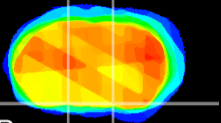

Coronal

Sagittal-R

Sagittal-L

ViBrism: CX05567
Horizontal

S0