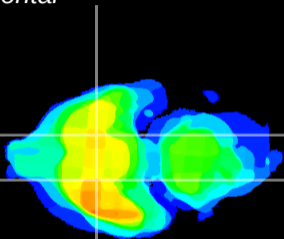

Coronal

Sagittal-R

Sagittal-L

ViBrism: CX05567
Horizontal

S0