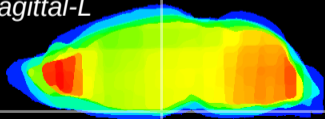

Coronal

Sagittal-R

Sagittal-L

ViBrism: CX05568
Horizontal

ME