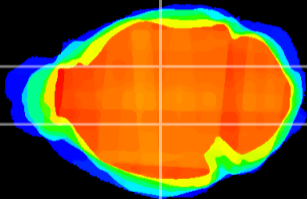

Coronal

Sagittal-R

Sagittal-L

ViBrism: CX05570
Horizontal

VPM/VPL