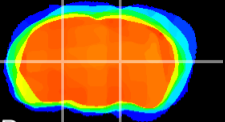

Coronal

Sagittal-R

Sagittal-L

ViBrism: CX05570
Horizontal

VPM/VPL