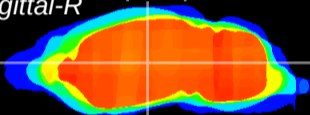

Coronal

Sagittal-R

Sagittal-L

ViBrism: CX05570
Horizontal

VPM/VPL