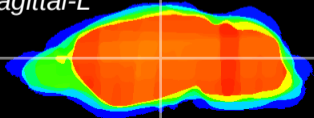

Coronal

Sagittal-R

Sagittal-L

ViBrism: CX05570
Horizontal

VPM/VPL