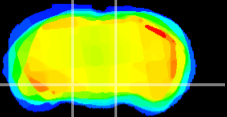

Coronal

Sagittal-R

Sagittal-L

ViBrism: CX05577
Horizontal

SN