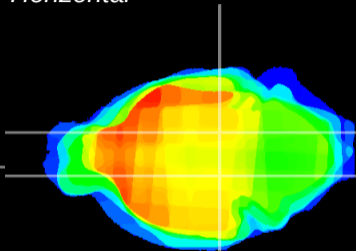

Coronal

Sagittal-R

Sagittal-L

ViBrism: CX05577
Horizontal

SN