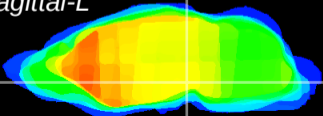

Coronal

Sagittal-R

Sagittal-L

ViBrism: CX05577
Horizontal

SN