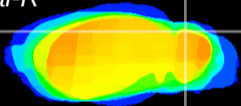

Coronal

Sagittal-R

Sagittal-L

ViBrism: CX05581
Horizontal

Cb lobe