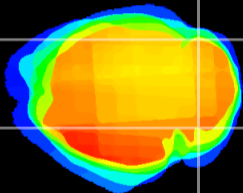

Coronal

Sagittal-R

Sagittal-L

ViBrism: CX05581
Horizontal

Cb lobe