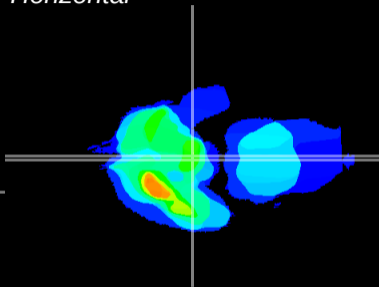

Coronal

Sagittal-R

Sagittal-L

ViBrism: CX05584
Horizontal

ME