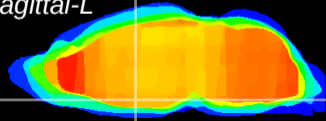

Coronal

Sagittal-R

Sagittal-L

ViBrism: CX05584
Horizontal

SPa ventral