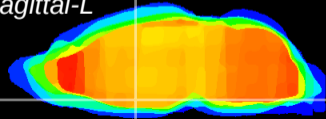

Coronal

Sagittal-R

Sagittal-L

ViBrism: CX05584
Horizontal

SPa ventral