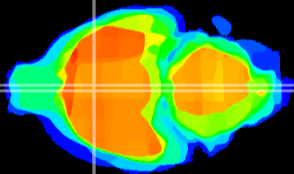

Coronal

Sagittal-R

Sagittal-L

ViBrisM: CX05586  
Horizontal

MPA