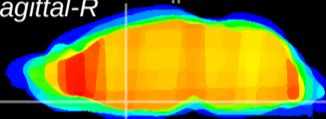

Coronal

Sagittal-R

Sagittal-L

ViBrisM: CX05586  
Horizontal

MPA