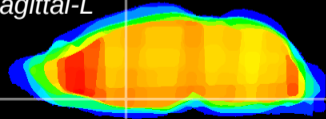

Coronal

Sagittal-R

Sagittal-L

ViBrisM: CX05586  
Horizontal

MPA