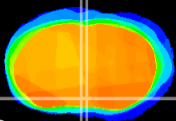

Coronal

Sagittal-R

Sagittal-L

ViBrisM: CX05586  
Horizontal

MPA