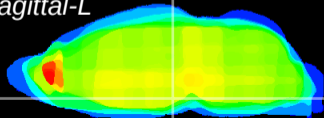

Coronal

Sagittal-R

Sagittal-L

ViBrism: CX05590
Horizontal

M